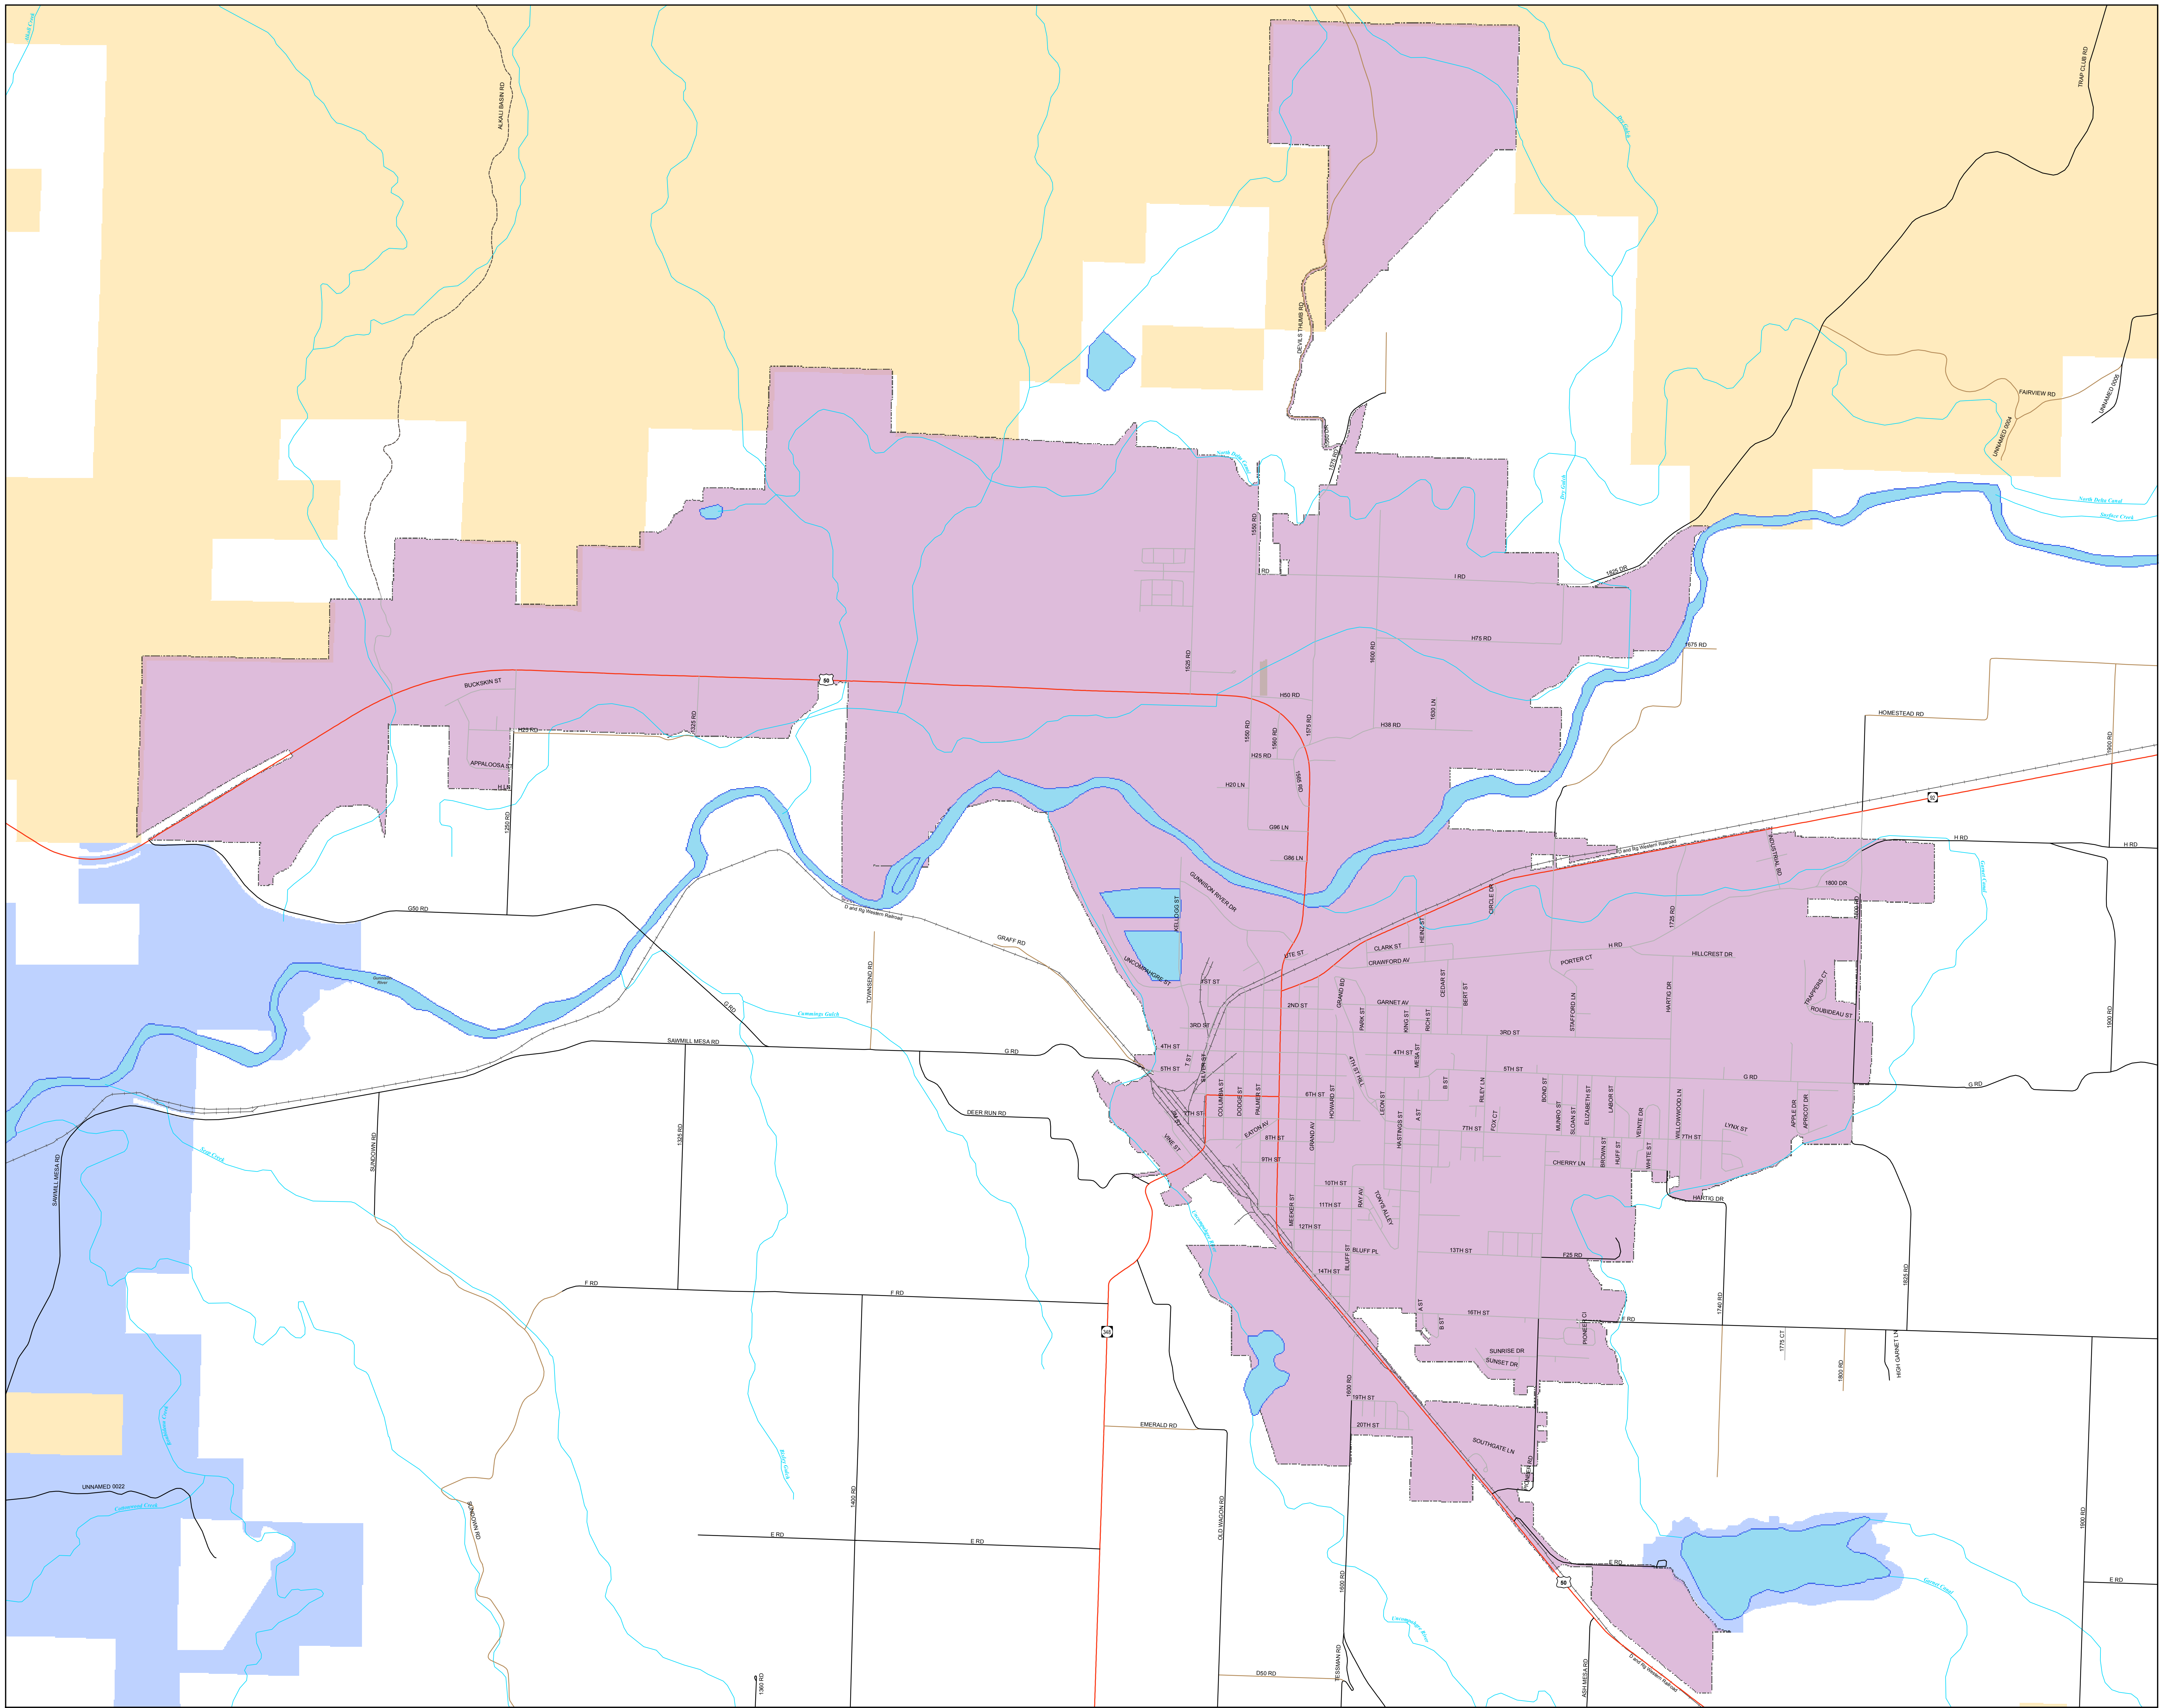

Delta

Delta

Legend			
Highways	Railroads	Lakes	Wilderness Area/Wildlife Area
Paved	Rivers/Streams	Public Lands - Bureau of Land Management	National Parks
Bladed	City Limits (various colors)	State Lands	Indian Reservations
Gravel	County Lines	Forests and Parks	Military Bases
Congested	Cemetery		

Source of landowner data is COMaP v7.

The information contained in this map is based on the most currently available data and has been checked for accuracy. CDOT does not guarantee the accuracy of any information presented, is not liable in any respect for any errors or omissions, and is not responsible for determining "fitness for use".