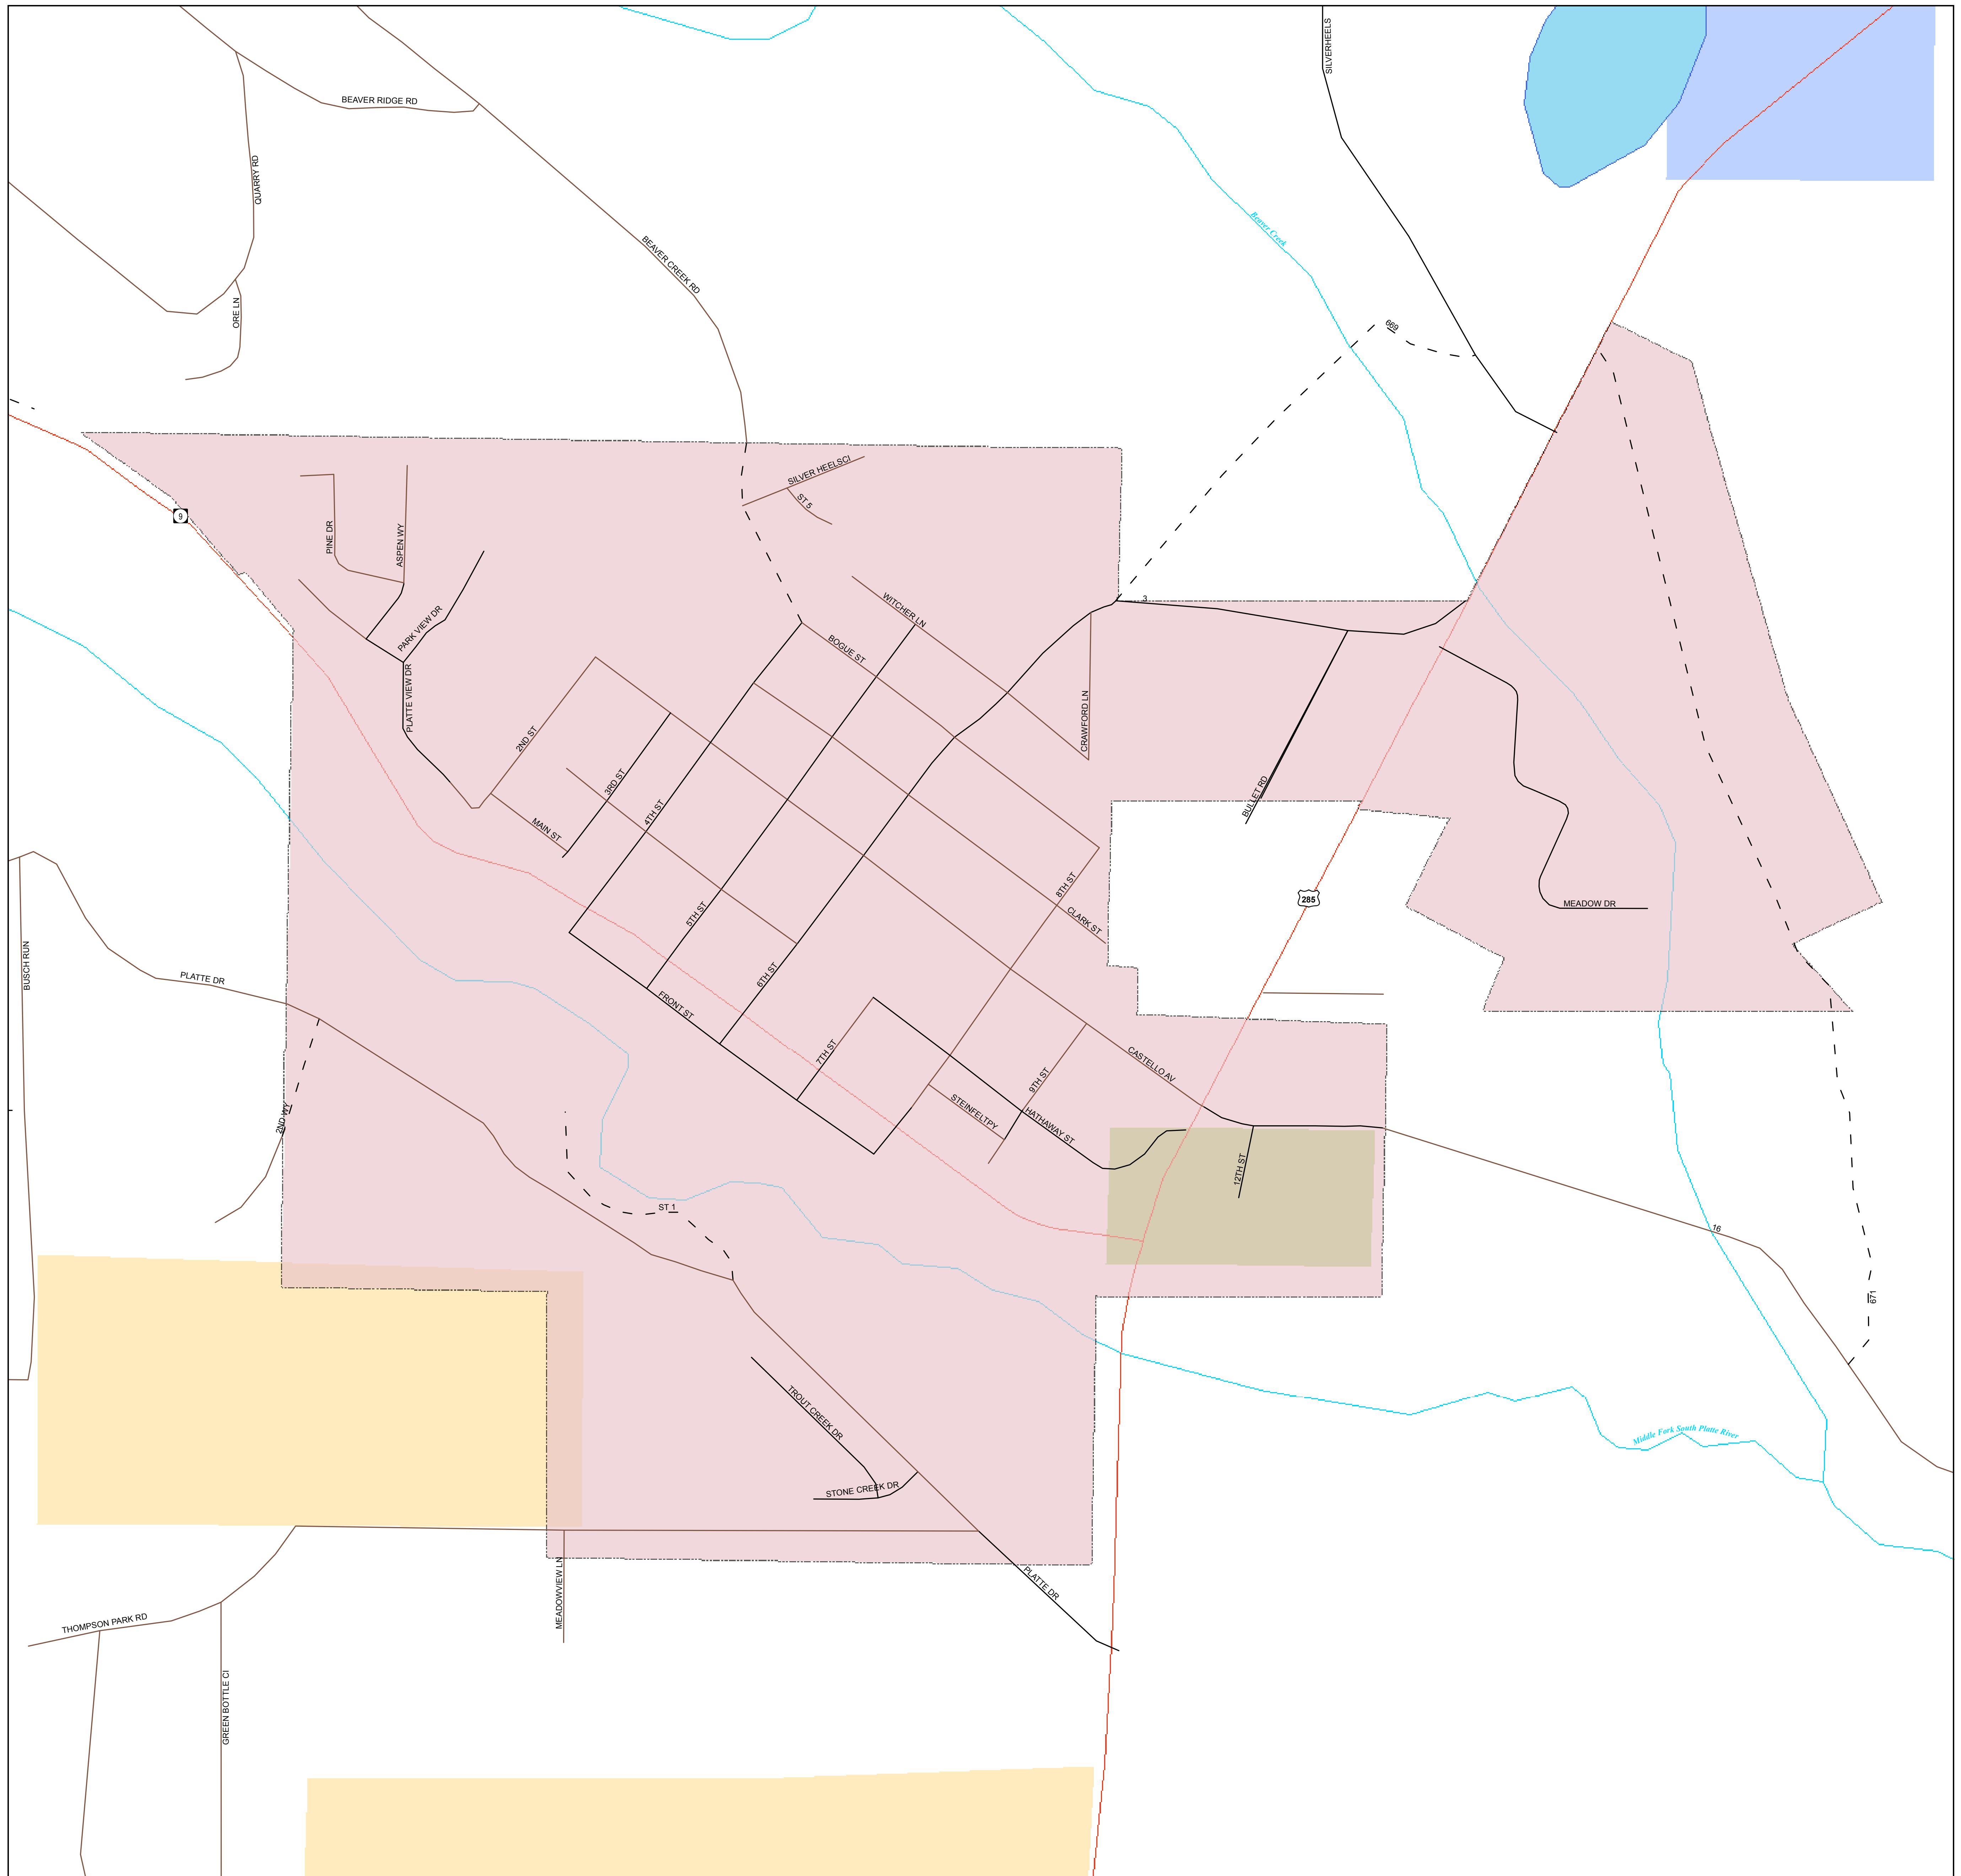

# Fairplay Park

Legend			
Highways	Railroads	Lakes	Wilderness Area/Wildlife Area
Paved	Rivers/Streams	Public Lands - Bureau of Land Management	National Parks
Bladed	City Limits (various colors)	State Lands	Indian Reservations
Gravel	County Lines	Forests and Parks	Military Bases
Congested	Cemetery		

Source of landowner data is COMaP v7.

The information contained in this map is based on the most currently available data and has been checked for accuracy. CDOT does not guarantee the accuracy of any information presented, is not liable in any respect for any errors or omissions, and is not responsible for determining "fitness for use".