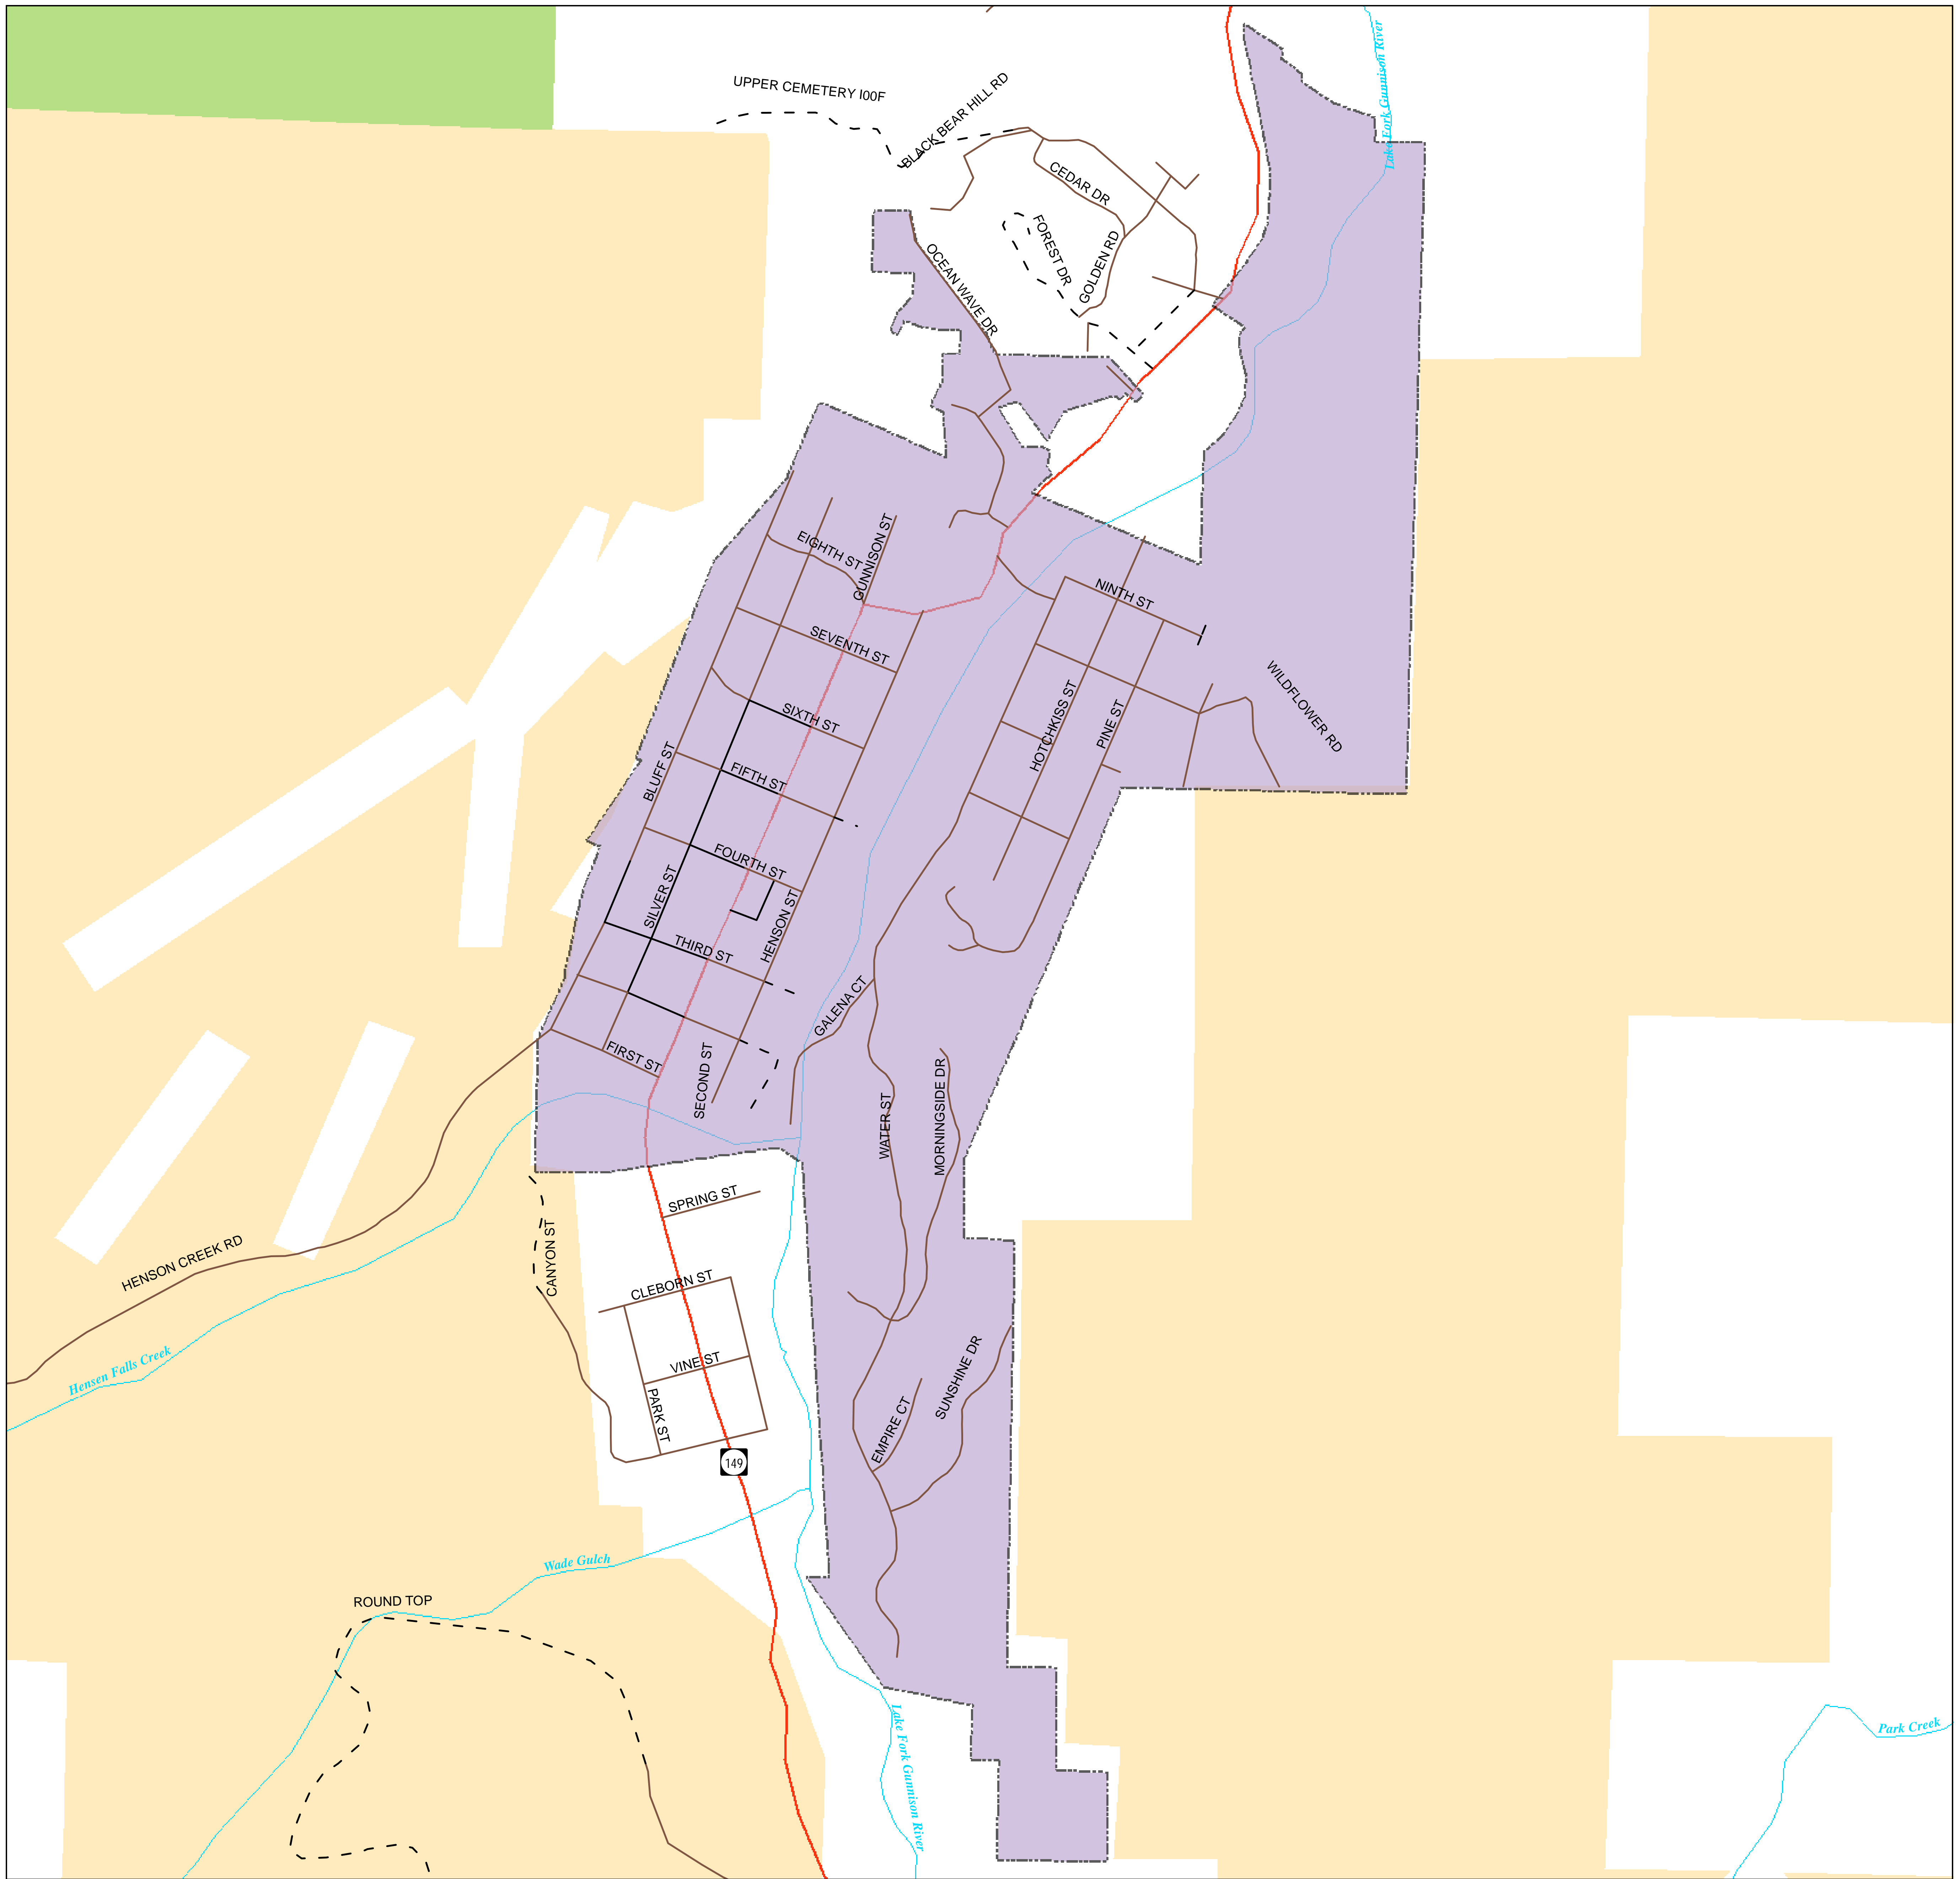

Lake City Hinsdale

Legend			
Highways	Railroads	Lakes	Wilderness Area/Wildlife Area
Paved	Rivers/Streams	Public Lands - Bureau of Land Management	National Parks
Bladed	City Limits (various colors)	State Lands	Indian Reservations
Gravel	County Lines	Forests and Parks	Military Bases
Congested	Cemetery		

Source of landowner data is COMaP v7.

The information contained in this map is based on the most currently available data and has been checked for accuracy. CDOT does not guarantee the accuracy of any information presented, is not liable in any respect for any errors or omissions, and is not responsible for determining "fitness for use".