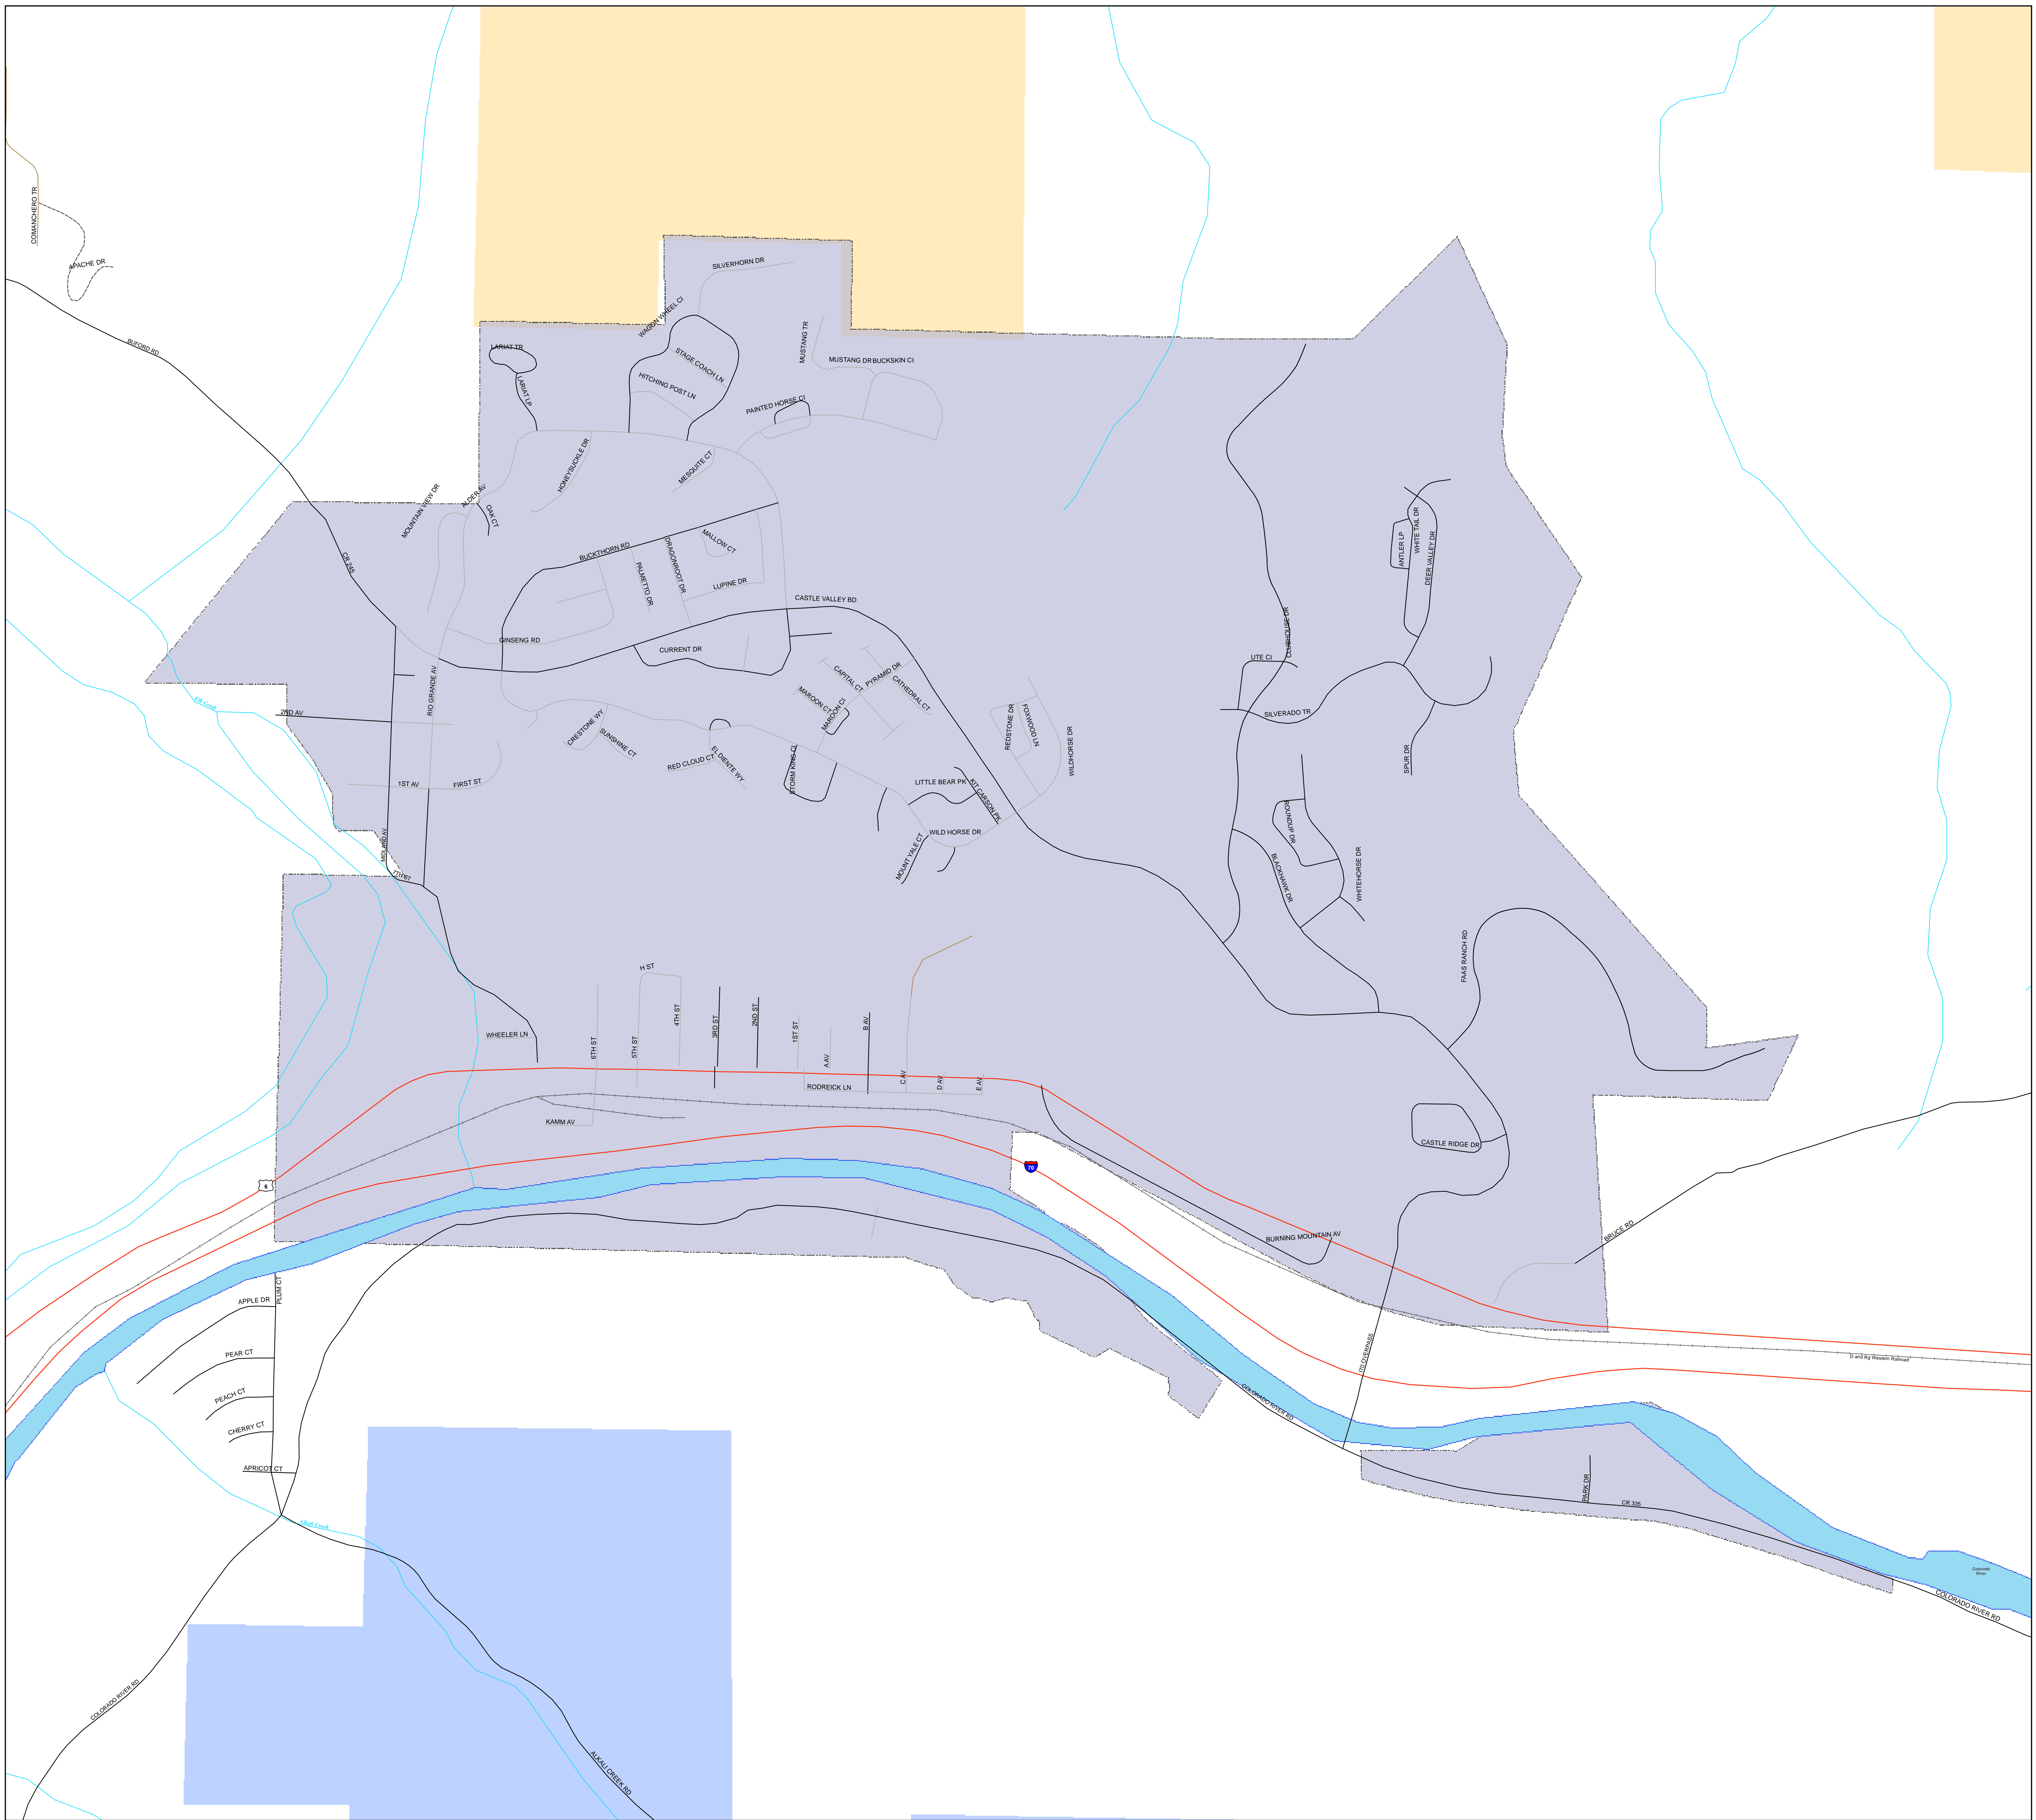

New Castle

Garfield

Legend			
Highways	Railroads	Lakes	Wilderness Area/Wildlife Area
Paved	Rivers/Streams	Public Lands - Bureau of Land Management	National Parks
Bladed	City Limits (various colors)	State Lands	Indian Reservations
Gravel	County Lines	Forests and Parks	Military Bases
Congested	Cemetery		

Source of landowner data is COMaP v7.

The information contained in this map is based on the most currently available data and has been checked for accuracy. CDOT does not guarantee the accuracy of any information presented, is not liable in any respect for any errors or omissions, and is not responsible for determining "fitness for use".